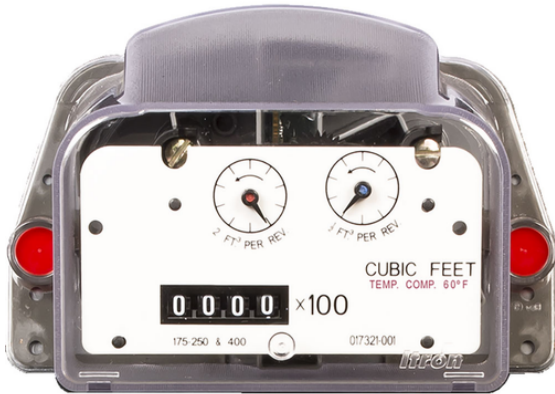

сайт: <https://itron.nt-rt.ru/> || эл. почта ino@nt-rt.ru

Itron Gen5 500G ERT Gas Meter Module

Usage/Application	Laboratory
Gas Type	Natural Gas
Brand	Itron
Case	PP
Display Type	Analog
Commercial	5.16" x 2.42" x 5.16"

The Gen5 500G ERT Module is an IPv6 open-standards based gas module operating under Gen5 networks.